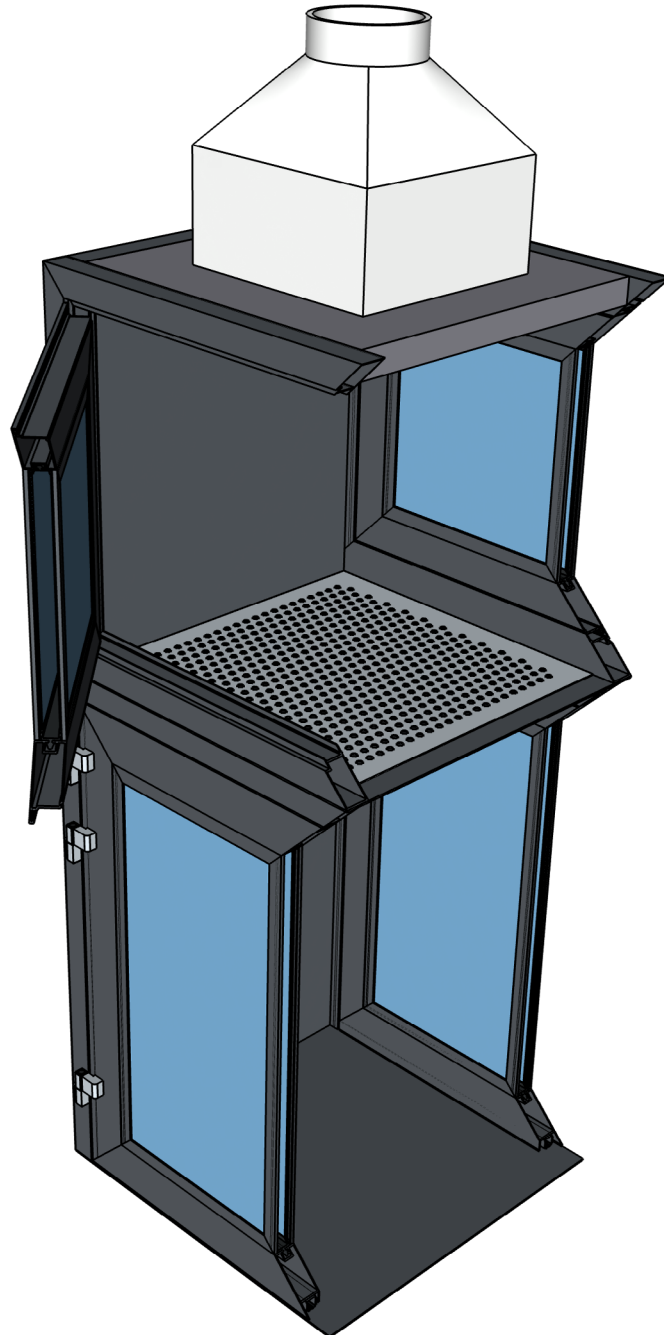

KLEANLABS

CLEANROOM
PASS BOX

**SEMI ACTIVE
COMBI**

Front View

Side View

Top View

Open Door

Details / Section

Details / Section

Details / Section

Details / Section

Details / Section

Products

All our products are highly customizable with card opening, mechanical locking, electronic locking system etc. For more information, please visit our website: