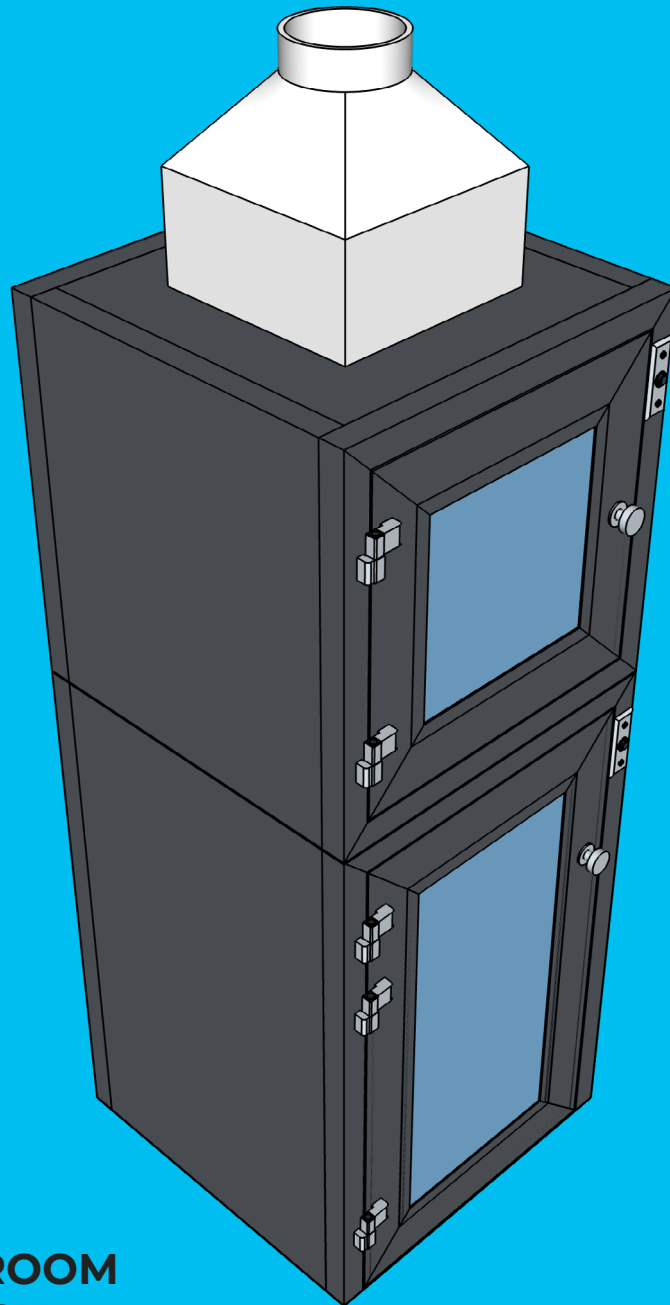

KLEANLABS

CLEANROOM
PASS BOX

**SEMI ACTIVE
COMBI**

Front View

Side View

Top View

Open Door

Details / Section

Details / Section

Details / Section

Details / Section

Details / Section

Products

All our products are highly customizable with card opening, mechanical locking, electronic locking system etc. For more information, please visit our website: