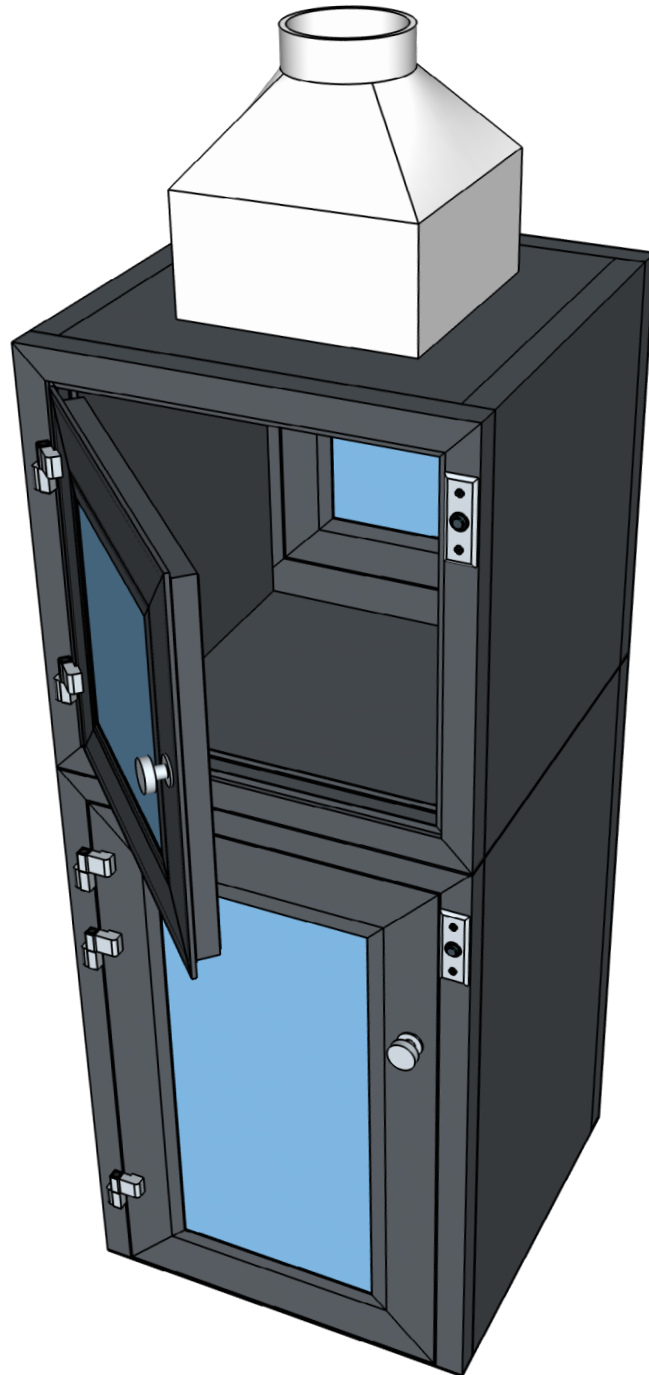

KLEANLABS

CLEANROOM
PASS BOX

**SEMI ACTIVE
COMBI**

Front View

Side View

Top View

Open Door

Details / Section

Details / Section

Details / Section

Details / Section

Details / Section

Products

All our products are highly customizable with card opening, mechanical locking, electronic locking system etc. For more information, please visit our website: