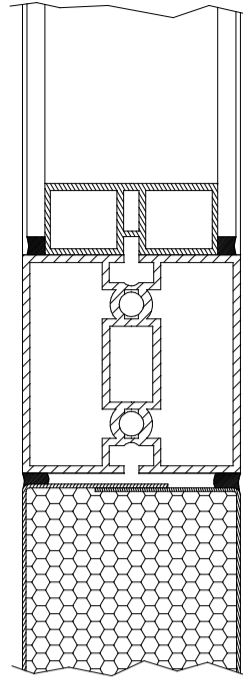

C(1:4)

D(1:4)

E(1:4)

F(1:4)

G(1:4)

Dimension range:
X: 700-1000 mm
Y: 1800-2400 mm

	Name	Material	Specificate
1.	KleanLabs cleanroom profiles	Alu	Airtight profiles
2.	Door closer	Steel	GEZE TS
3.	Dr.Hahn hinges	Steel	Serie 60AT
4.	Glazing	Glass	Safety glass
5.	Door handles	Steel	Stuv FS
6.	Panel	Alu	Anodised or powder c.
7.	Threshold	Alu	Automatic

Title:
KleanLabs TT60-1
Cleanroom door 1 leaf

Project:
Date:
2021.03.26

Sheet:
A3
Planner:
Istvánfy A.