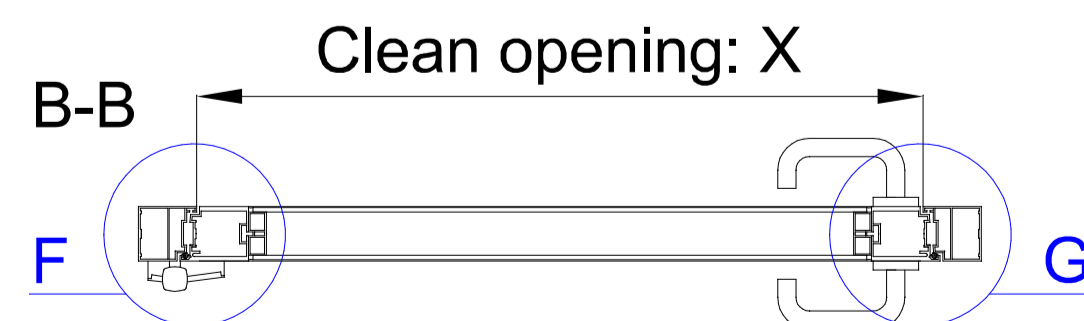

C(1:4)

D(1:4)

E(1:4)

F(1:4)

G(1:4)

Dimension range:
X: 700-1000 mm
Y: 1800-2400 mm

	Name	Material	Specificate
1.	KleanLabs cleanroom profiles	Alu	Airtight profiles
2.	Door closer	Steel	GEZE TS
3.	Dr.Hahn hinges	Steel	Serie 60AT
4.	Glazing	Glass	Safety glass
5.	Door handles	Steel	Stuv FS
6.	Panel	Alu	Anodised or powder c.
7.	Threshold	Alu	Automatic

Title:
KleanLabs TT60-1
Cleanroom door 1 leaf

Project:
Date:
2021.03.26

Sheet:
A3
Planner:
Istvánfy A.