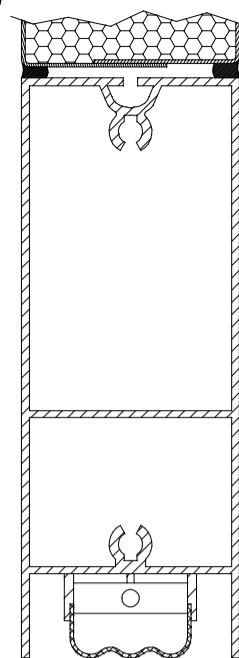

C(1:4)

D(1:4)

E(1:4)

F(1:4)

G(1:4)

Dimension range:
X: 700-1000 mm
Y: 1800-2400 mm

	Name	Material	Specificate
1.	KleanLabs cleanroom profiles	Alu	Airtight profiles
2.	Door closer	Steel	GEZE TS
3.	Dr.Hahn hinges	Steel	Serie 60AT
4.	Glazing	Glass	Safety glass
5.	Door handles	Steel	Stuv FS
6.	Panel	Alu	Anodised or powder c.
7.	Threshold	Alu	Automatic

Title:
KleanLabs TT60-1
Cleanroom door 1 leaf

Project:
Date:
2021.03.26

Sheet:
A3
Planner:
Istvánfy A.