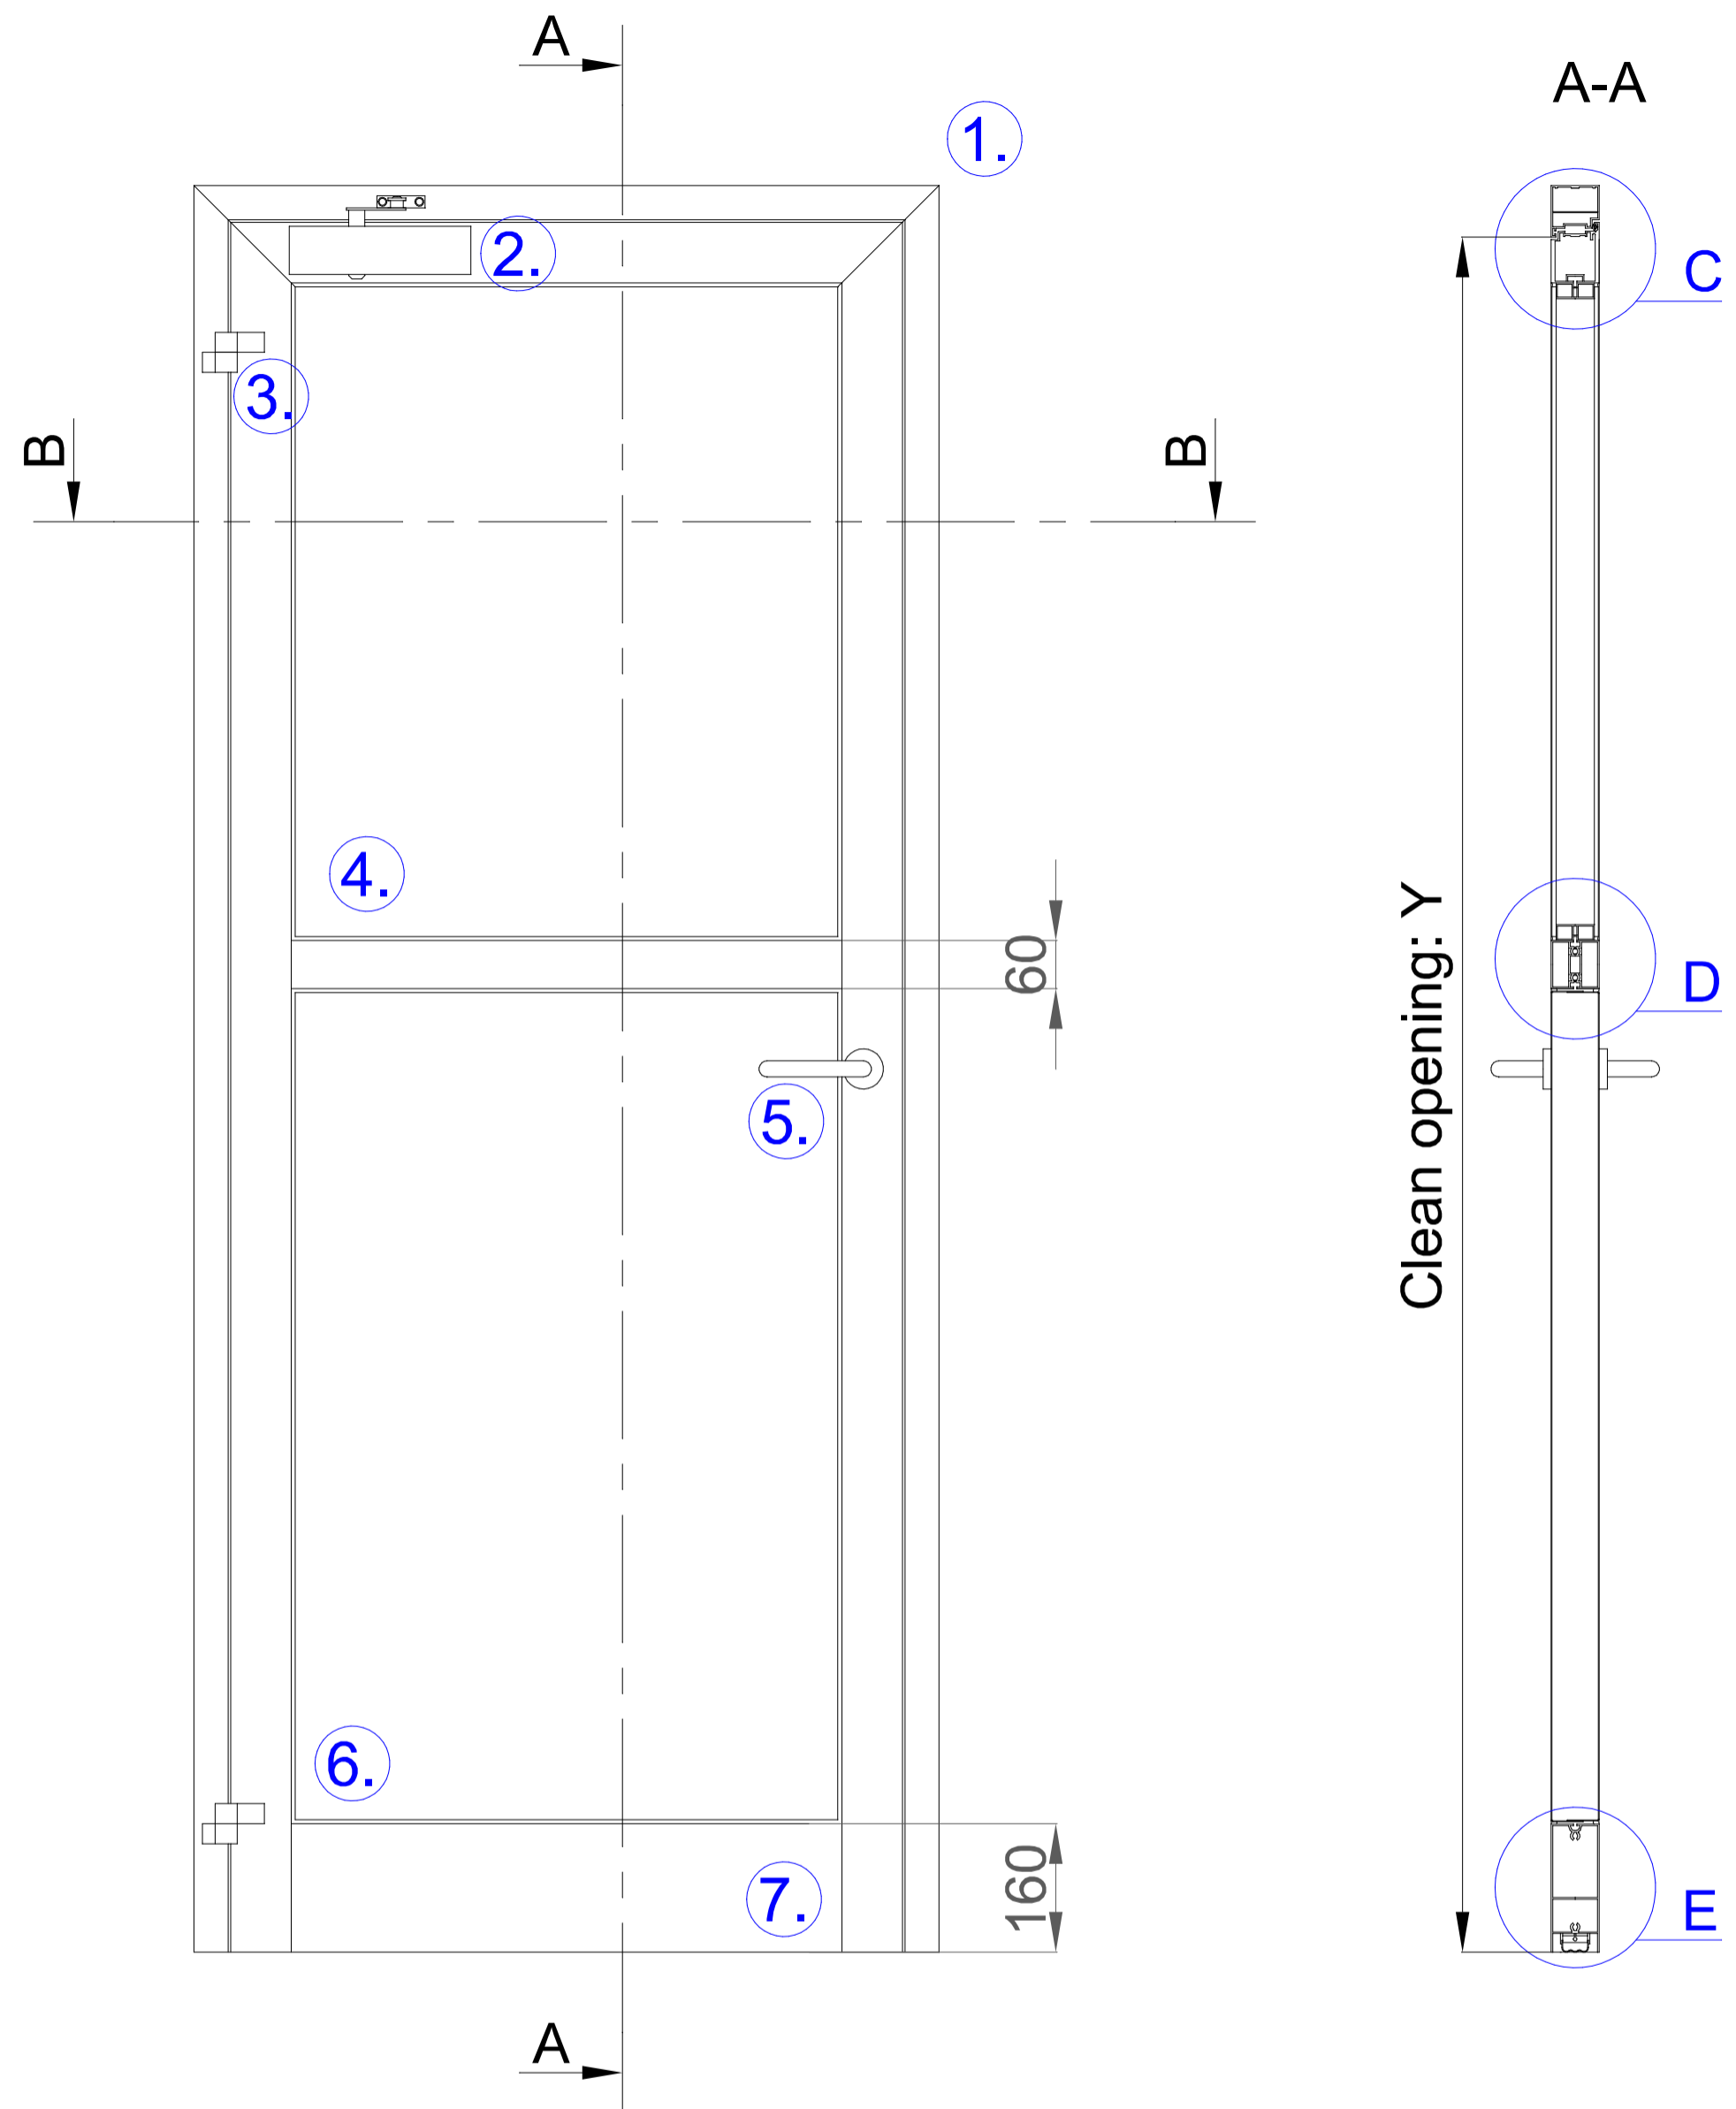

C(1:4)

D(1:4)

E(1:4)

F(1:4)

G(1:4)

Dimension range:
X: 700-1000 mm
Y: 1800-2400 mm

	Name	Material	Specificate
1.	KleanLabs cleanroom profiles	Alu	Airtight profiles
2.	Door closer	Steel	GEZE TS
3.	Dr.Hahn hinges	Steel	Serie 60AT
4.	Glazing	Glass	Safety glass
5.	Door handles	Steel	Stuv FS
6.	Panel	Alu	Anodised or powder c.
7.	Threshold	Alu	Automatic

Title:
KleanLabs TT60-1
Cleanroom door 1 leaf

Project:
Date:
2021.03.26

Sheet:
A3
Planner:
Istvánfy A.