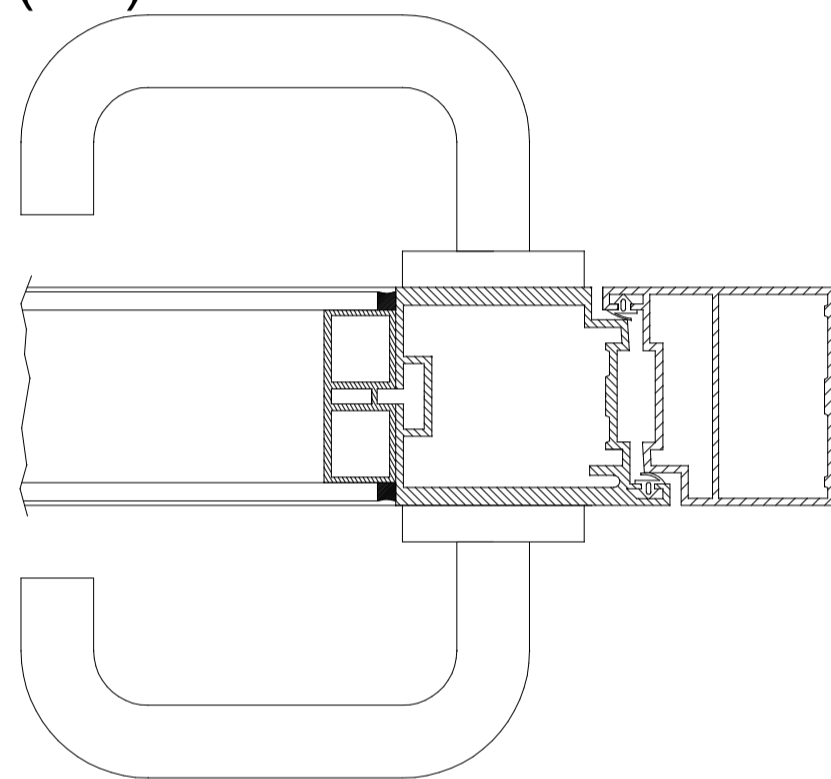

C(1:4)

D(1:4)

E(1:4)

F(1:4)

G(1:4)

Dimension range:
X: 700-1000 mm
Y: 1800-2400 mm

	Name	Material	Specificate
1.	KleanLabs cleanroom profiles	Alu	Airtight profiles
2.	Door closer	Steel	GEZE TS
3.	Dr.Hahn hinges	Steel	Serie 60AT
4.	Glazing	Glass	Safety glass
5.	Door handles	Steel	Stuv FS
6.	Panel	Alu	Anodised or powder c.
7.	Threshold	Alu	Automatic

Title:
KleanLabs TT60-1
Cleanroom door 1 leaf

Project:
Date:
2021.03.26

Sheet:
A3
Planner:
Istvánfy A.