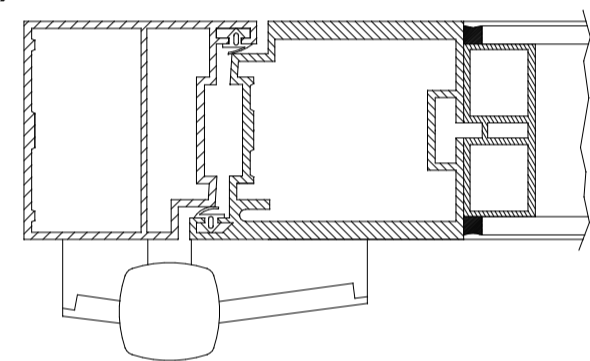

C(1:4)

D(1:4)

E(1:4)

F(1:4)

G(1:4)

Dimension range:
X: 700-1000 mm
Y: 1800-2400 mm

	Name	Material	Specificate
1.	KleanLabs cleanroom profiles	Alu	Airtight profiles
2.	Door closer	Steel	GEZE TS
3.	Dr.Hahn hinges	Steel	Serie 60AT
4.	Glazing	Glass	Safety glass
5.	Door handles	Steel	Stuv FS
6.	Panel	Alu	Anodised or powder c.
7.	Threshold	Alu	Automatic

Title:
KleanLabs TT60-1
Cleanroom door 1 leaf

Project:
Date:
2021.03.26

Sheet:
A3
Planner:
Istvánfy A.