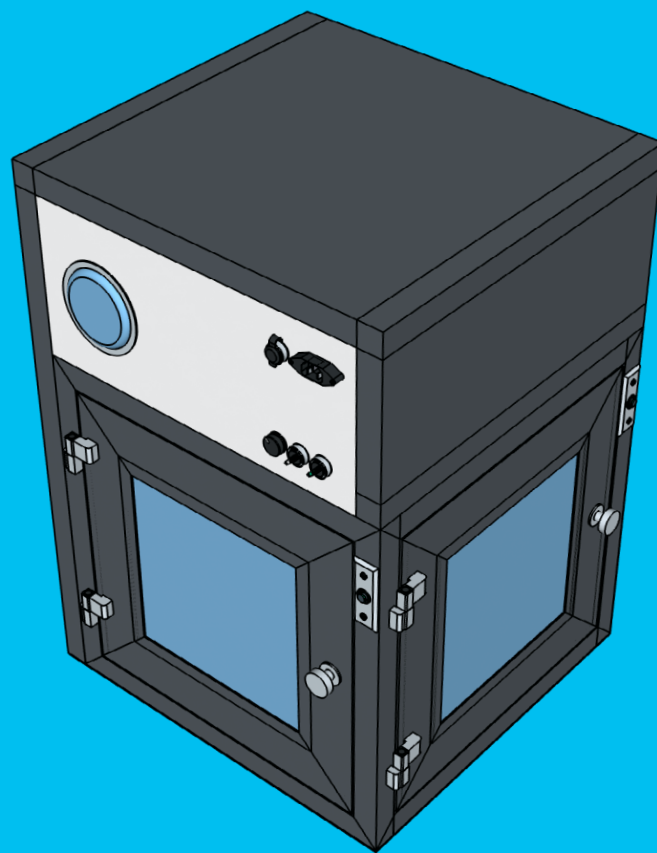

KLEANLABS

**CLEANROOM
PASS BOX**

**DYNAMIC
3 DOORS**

Front View

Side View

Top View

Open Door

Details / Section

Details / Section

Details / Section

Details / Section

Details / Section

Products

All our products are highly customizable with card opening, mechanical locking, electronic locking system etc. For more information, please visit our website: