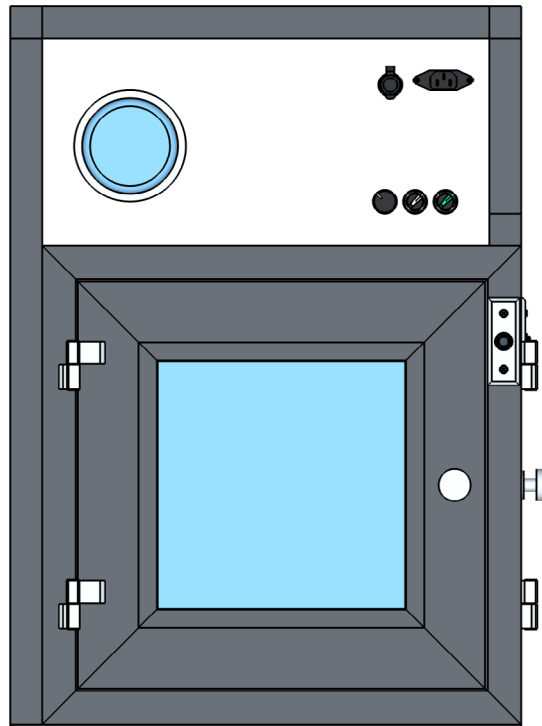

KLEANLABS

**CLEANROOM
PASS BOX**

**DYNAMIC
3 DOORS**

Front View

Side View

Top View

Open Door

Details / Section

Details / Section

Details / Section

Details / Section

Details / Section

Products

All our products are highly customizable with card opening, mechanical locking, electronic locking system etc. For more information, please visit our website: