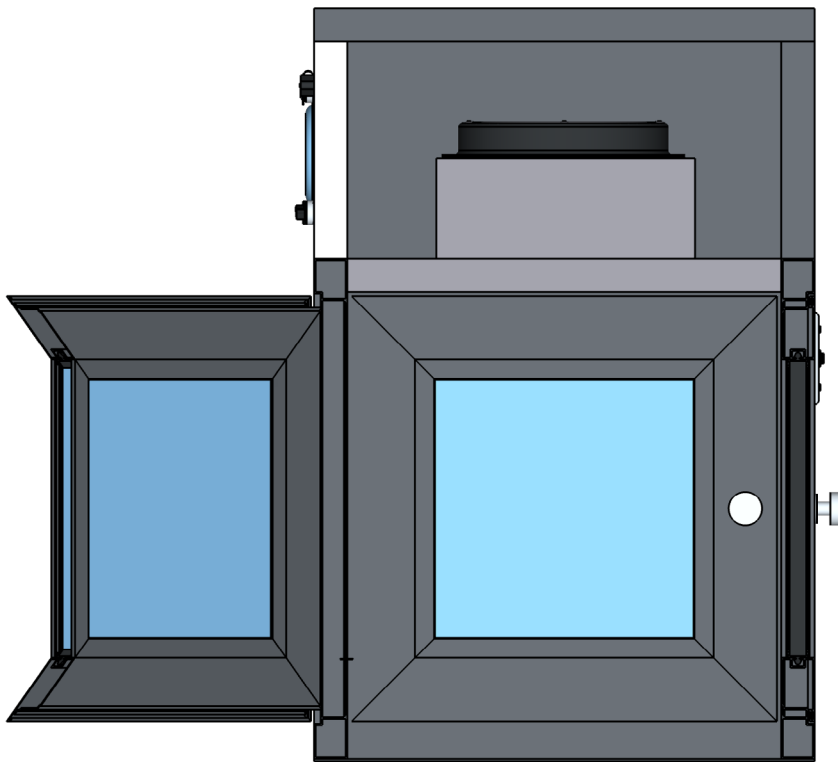

KLEANLABS

**CLEANROOM
PASS BOX**

**DYNAMIC
3 DOORS**

Front View

Side View

Top View

Open Door

Details / Section

Details / Section

Details / Section

Details / Section

Details / Section

Products

All our products are highly customizable with card opening, mechanical locking, electronic locking system etc. For more information, please visit our website: