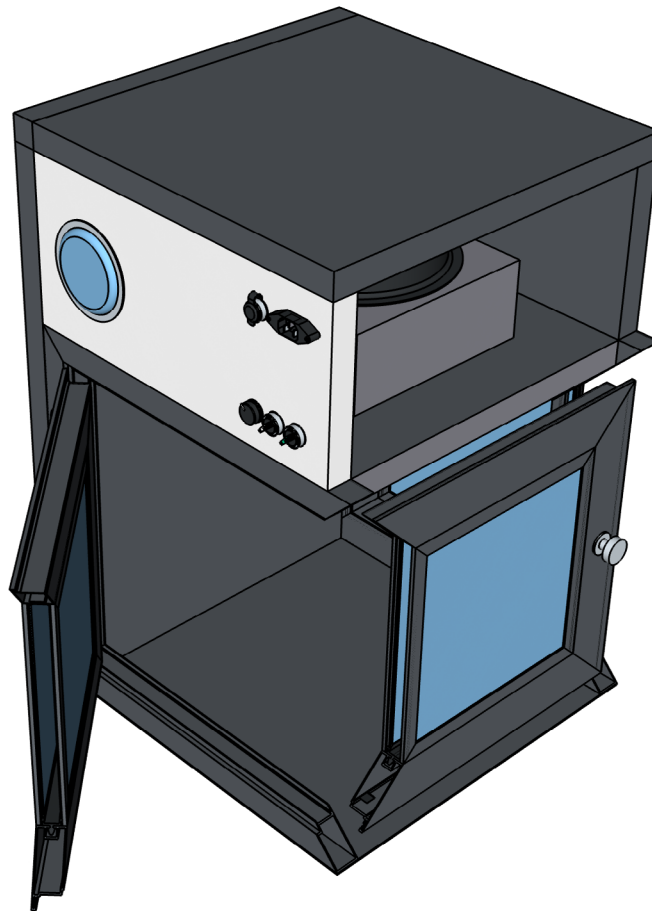

KLEANLABS

**CLEANROOM
PASS BOX**

**DYNAMIC
3 DOORS**

Front View

Side View

Top View

Open Door

Details / Section

Details / Section

Details / Section

Details / Section

Details / Section

Products

All our products are highly customizable with card opening, mechanical locking, electronic locking system etc. For more information, please visit our website: