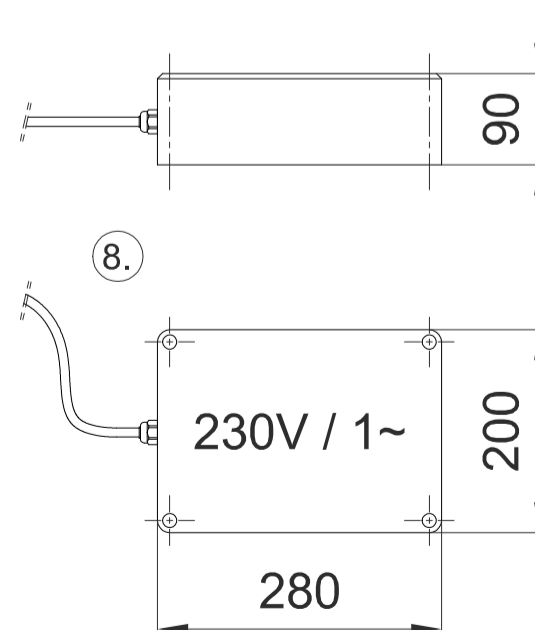

**Control box:**

	Description	Material	Features
1.	Door interlock button	Steel	Green-Red status LED
2.	Safety glazing	Glass	Safety glass 6 mm
3.	Door opener	Stainless steel	Stainless steel knob, excluding keylock
4.	Clean room hinges	AL	High corrosion resistance, 3D adjustable
5.	KleanLabs cleanroom profiles	AL	High air-tightness profile system
6.	Sink gasket	AL / EPDM	Automatic when door closing
7.	50 mm flat clean room panel	Stainless steel	Easy cleanable, durable walls
8.	Remote Control box	Plastic	For interlocking, 3 m cable lenght

Tárgy:

**KleanLabs Ecobox  
STATIC  
TROLLEY**

Dátum:  
**2019.12.06**

Ajánlati ref.:

Tervező:  
**Istvánfy András**

Oldalak:  
**1/1 oldal**

**Hűtőépítő Kft.**  
3200 Gyöngyös  
Kenyérgyár út 9.  
06 37 737 500