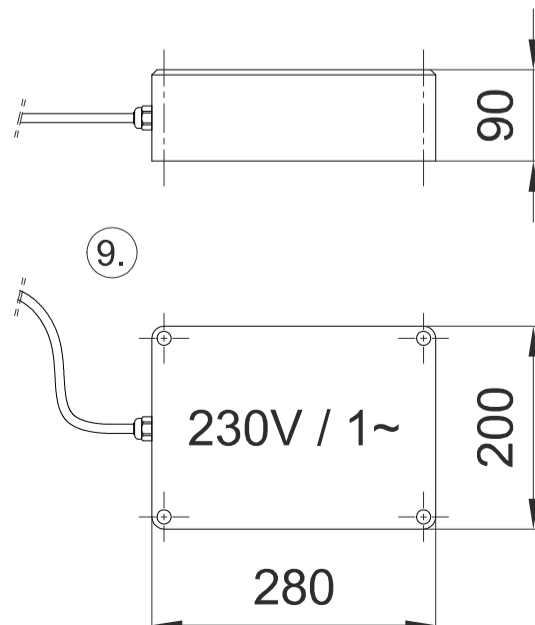

Control box:

	Description	Material	Features
1.	Door interlock button	Steel	Green-Red status LED
2.	Safety glazing	Glass	Safety glass 6 mm
3.	Door opener	Stainless steel	Stainless steel knob, excluding keylock
4.	Clean room hinges	AL	High corrosion resistance, 3D adjustable
5.	Perforated divider grid	Stainless steel	Fixed divider between two chambers
6.	KleanLabs cleanroom profiles	AL	High air-tightness profile system
7.	Sink gasket	AL / EPDM	Automatic when door closing
8.	50 mm flat clean room panel	Stainless steel	Easy cleanable, durable walls
9.	Remote Control box	Plastic	For interlocking, 3 m cable lenght