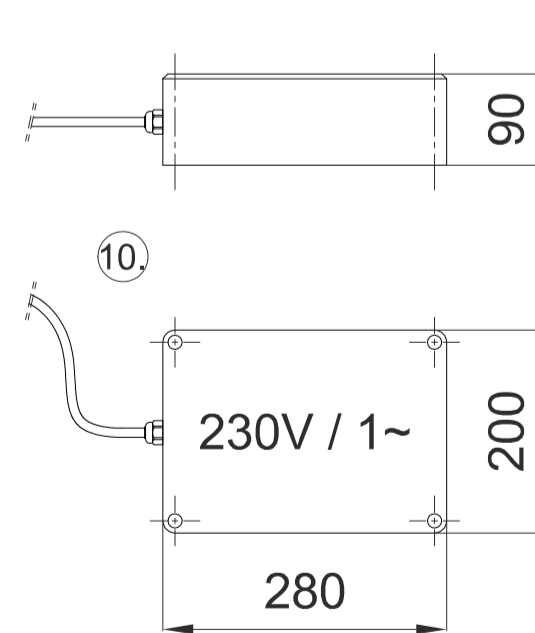

Control box:

Description	Material	Features
1. Hepa filter housing	Steel	H14 HEPA filtration, eff. 99,99% at 0,3 mm
2. Door interlock button	Steel	Green-Red status LED
3. Safety glazing	Glass	Safety glass 6 mm
4. Door opener	Stainless steel	Stainless steel knob, excluding keylock
5. Clean room hinges	AL	High corrosion resistance, 3D adjustable
6. Air drain valve	Powder coated steel	Fix or adjustable versions
7. KleanLabs cleanroom profiles	AL	High air-tightness profile system
8. Sink gasket	AL / EPDM	Automatic when door closing
9. 50 mm flat clean room panel	Stainless steel	Easy cleanable, durable walls
10. Remote Control box	Plastic	For interlocking, 3 m cable lenght