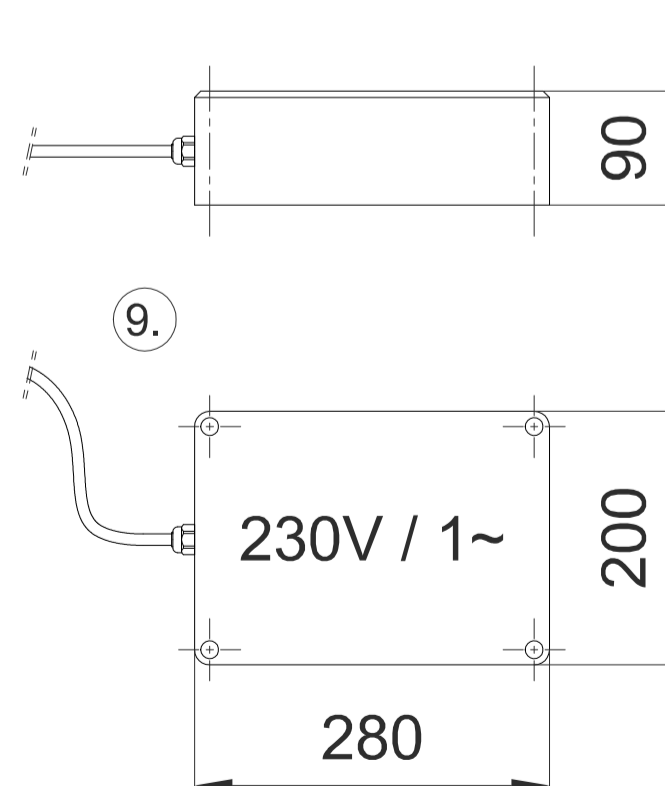

Control box:

Description	Material	Features
1. Hepa filter housing	Steel	H14 HEPA filtration, eff. 99,99% at 0,3 mm
2. Door interlock button	Steel	Green-Red status LED
3. Safety glazing	Glass	Safety glass 6 mm
4. Door opener	Stainless steel	Stainless steel knob, excluding keylock
5. Clean room hinges	AL	High corrosion resistance, 3D adjustable
6. Air drain valve	Powder coated steel	Fix or adjustable versions
7. KleanLabs cleanroom profiles	AL	High air-tightness profile system
8. 50 mm flat clean room panel	Stainless steel	Easy cleanable, durable walls
9. Remote Control box	Plastic	For interlocking, 3 m cable lenght