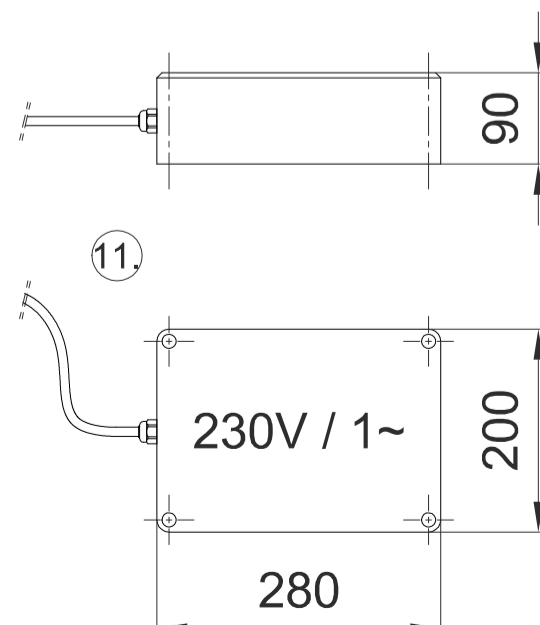

**Control box:**

Description	Material	Features
1. Hepa filter housing	Steel	H14 HEPA filtration, eff. 99,99% at 0,3 mm
2. Door interlock button	Steel	Green-Red status LED
3. Safety glazing	Glass	Safety glass 6 mm
4. Door opener	Stainless steel	Stainless steel knob, excluding keylock
5. Clean room hinges	AL	High corrosion resistance, 3D adjustable
6. Air drain valve	Powder coated steel	Fix or adjustable versions
7. Perforated divider grid	Stainless steel	Fixed divider between two chambers
8. KleanLabs cleanroom profiles	AL	High air-tightness profile system
9. Sink gasket	AL / EPDM	Automatic when door closing
10. 50 mm flat clean room panel	Stainless steel	Easy cleanable, durable walls
11. Remote Control box	Plastic	For interlocking, 3 m cable lenght