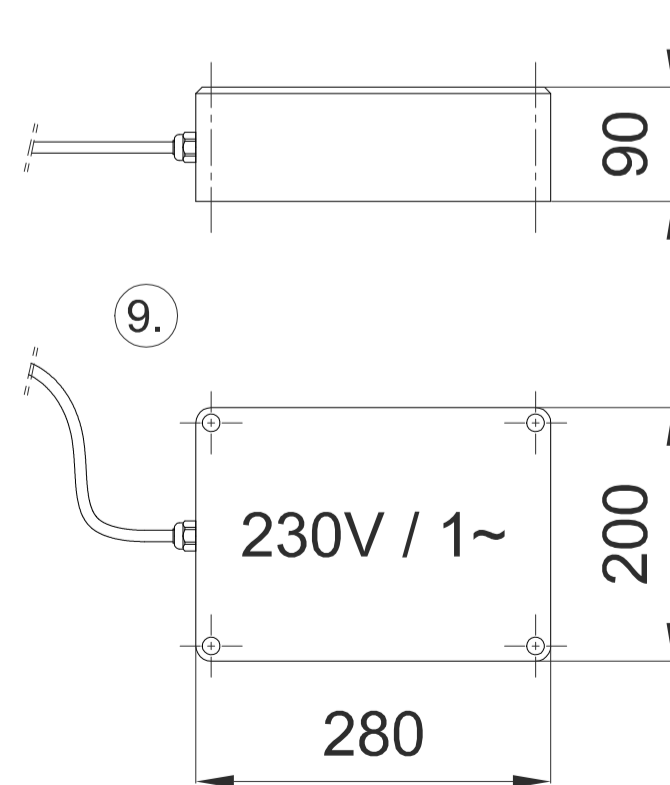

Control box:

Description	Material	Features
1. Hepa filter housing	Steel	H14 HEPA filtration, eff. 99,99% at 0,3 mm
2. Door interlock button	Steel	Green-Red status LED
3. Safety glazing	Glass	Safety glass 6 mm
4. Door opener	Stainless steel	Stainless steel knob, excluding keylock
5. Clean room hinges	AL	High corrosion resistance, 3D adjustable
6. Air drain valve	Powder coated steel	Fix or adjustable versions
7. KleanLabs cleanroom profiles	AL	High air-tightness profile system
8. 50 mm flat clean room panel	Stainless steel	Easy cleanable, durable walls
9. Remote Control box	Plastic	For interlocking, 3 m cable lenght